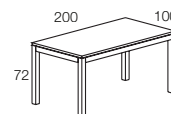

Operativa / Functional

Mesas estructura pintada / Painted structure tables

Ref.	2000	2001	2002	2003	2005
Cms.	120x60	140x80	160x80	180x80	200x100
Kg / m³	32 Kg / 0,1 m³	36 Kg / 0,13 m³	41 Kg / 0,16 m³	44 Kg / 0,18 m³	60 Kg / 0,23 m³
Nº Packs	2	2	2	2	2