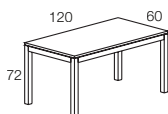

Operativa / Functional

Mesas estructura pintada / Painted structure tables

Ref.	2000	2001	2002	2003	2005
Cms.	120x60	140x80	160x80	180x80	200x100
Kg / m³	32 Kg / 0,1 m³	36 Kg / 0,13 m³	41 Kg / 0,16 m³	44 Kg / 0,18 m³	60 Kg / 0,23 m³
Nº Packs	2	2	2	2	2