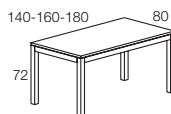

Operativa / Functional

Mesas estructura pintada / Painted structure tables

Ref.	2000	2001	2002	2003	2005
Cms.	120x60	140x80	160x80	180x80	200x100
Kg / m³	32 Kg / 0,1 m³	36 Kg / 0,13 m³	41 Kg / 0,16 m³	44 Kg / 0,18 m³	60 Kg / 0,23 m³
Nº Packs	2	2	2	2	2